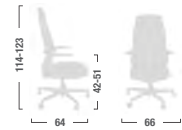

I modelli

Models

MA101 - MA201

MA103 - MA203

MA105 - MA205

MA101
Poltrona presidenziale ergonomica con braccioli e oscillante mov. 6.
Presidential ergonomic armchair with armrests and oscillation mov. 6.

MA103
Poltrona direzionale ergonomica con braccioli e oscillante mov. 6.
Directional ergonomic armchair with armrests and oscillation mov. 6.

MA105
Poltrona operativa ergonomica con braccioli e oscillante mov. 6.
Operational ergonomic armchair with armrests and oscillation mov. 6.

MA201
Poltrona presidenziale ergonomica con braccioli e oscillante mov. 6.
Presidential ergonomic armchair with armrests and oscillation mov. 6.