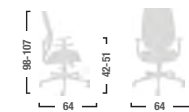

## Models

**DP31 - DP33 - DP35 - DP37**  
**DP41 - DP43 - DP45 - DP47**

**DP32 - DP34 - DP36 - DP38**  
**DP42 - DP44 - DP46 - DP48**

- Poggiatesta in rete.  
Upholstered in mesh.
- Scocca schienale: in nylon rivestita in rete ad alta resistenza.  
Backrest frame: in nylon covered by high-resistant mesh.
- Bracciali: in nylon regolabili.  
Armrests: in adjustable nylon.
- Imbottitura sedile: in resina poliuretana.  
Seat padding: in polyuretan resin.
- Scocca interna sedile: in legno o in nylon.  
Seat internal monocoque: in wood or nylon.
- Carter sedile: in poliuretano antiurto.  
Seat plastic: in shock-resistant polypropylene.
- Meccanismo oscillante mov. 28-4-8.  
Tilting movement mov. 28-4-8.
- Regolazione altezza: con pistone a gas.  
Height adjustment: with gas piston.
- Base: in nylon.  
Base: in nylon.
- Ruote: piroettanti in nylon.  
Wheels: revolving in nylon.