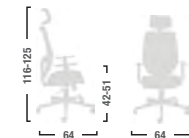

## Models

**DP31 - DP33 - DP35 - DP37**  
**DP41 - DP43 - DP45 - DP47**

**DP32 - DP34 - DP36 - DP38**  
**DP42 - DP44 - DP46 - DP48**

- Poggiatesta in rete.  
Upholstered in mesh.
- Scocca schienale: in nylon rivestita in rete ad alta resistenza.  
Backrest frame: in nylon covered by high-resistant mesh.
- Bracciali: in nylon regolabili.  
Armrests: in adjustable nylon.
- Imbottitura sedile: in resina poliuretana.  
Seat padding: in polyuretan resin.
- Scocca interna sedile: in legno o in nylon.  
Seat internal monocoque: in wood or nylon.
- Carter sedile: in poliuretano antiurto.  
Seat plastic: in shock-resistant polypropylene.
- Meccanismo oscillante mov. 28-4-8.  
Tilting movement mov. 28-4-8.
- Regolazione altezza: con pistone a gas.  
Height adjustment: with gas piston.
- Base: in nylon.  
Base: in nylon.
- Ruote: piroettanti in nylon.  
Wheels: revolving in nylon.