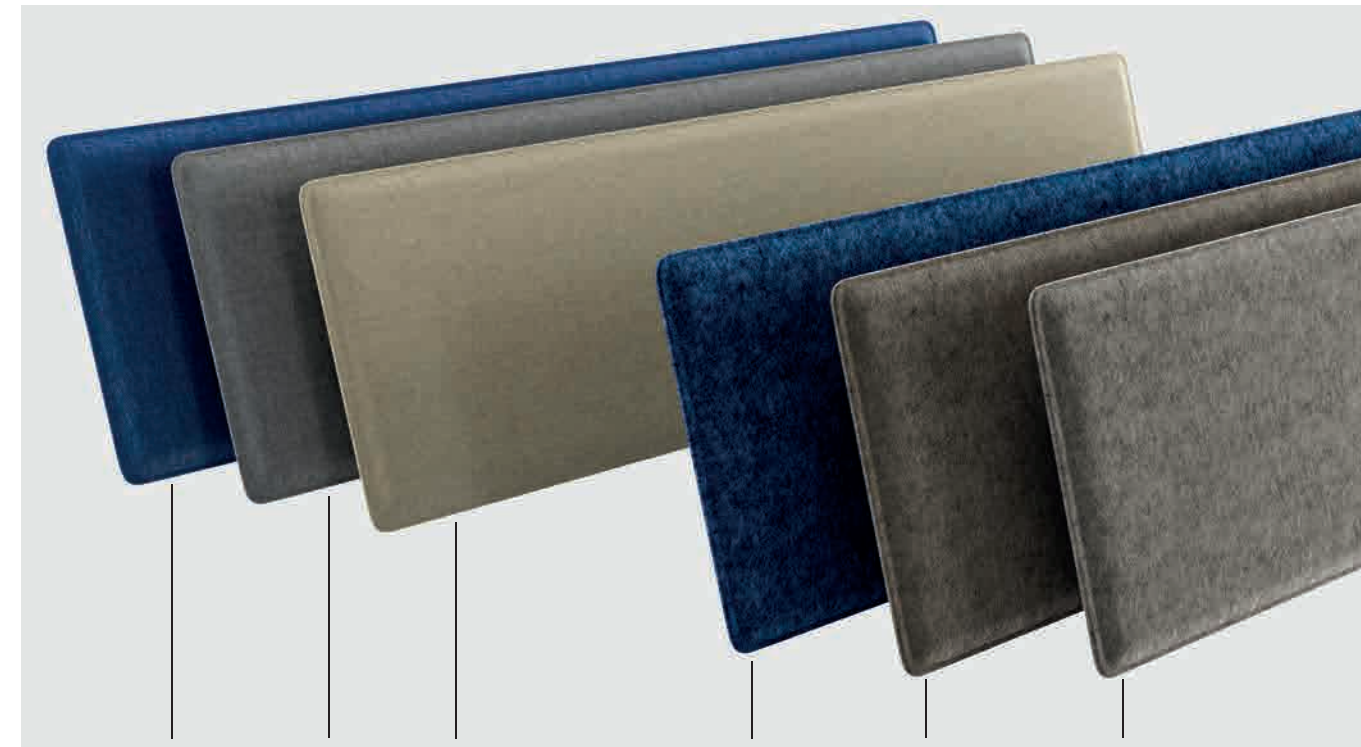

Colori gamba a "T" "T" leg colours

bianco
white

grigio alluminio
aluminium grey

antracite
anthracite

Rivestimenti paretine Fabric coverings for partition screens

P 650

P 652

P 651

P 655

Tessuto ignifugo / Fireproof fabric

Pannelli acustici fonoassorbenti Sound absorbing panels

Blu
Blue

Grigio
Grey

Beige

Blu melange
Melange blue

Grigio melange
Melange grey